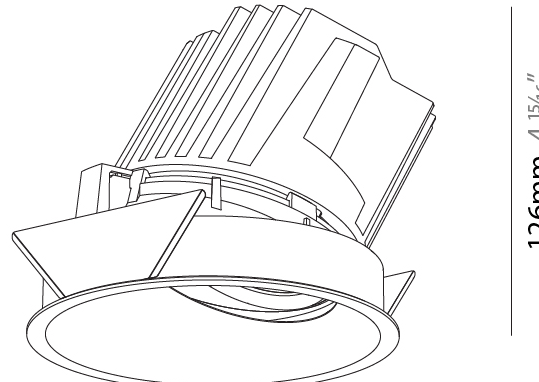

OPTICAL

Reflector°: 10
 Adjustability: Fixed

RATINGS AND CERTIFICATIONS

Certified By: Certified for North American Standards
 IP rating: IP20

Ø 125mm 4 15/16"
 Ø 139mm 5 1/2"

					
	130mm 5 1/8"	140mm 5 1/2"	10 15mm 3/8" 9/16"	30°	
					